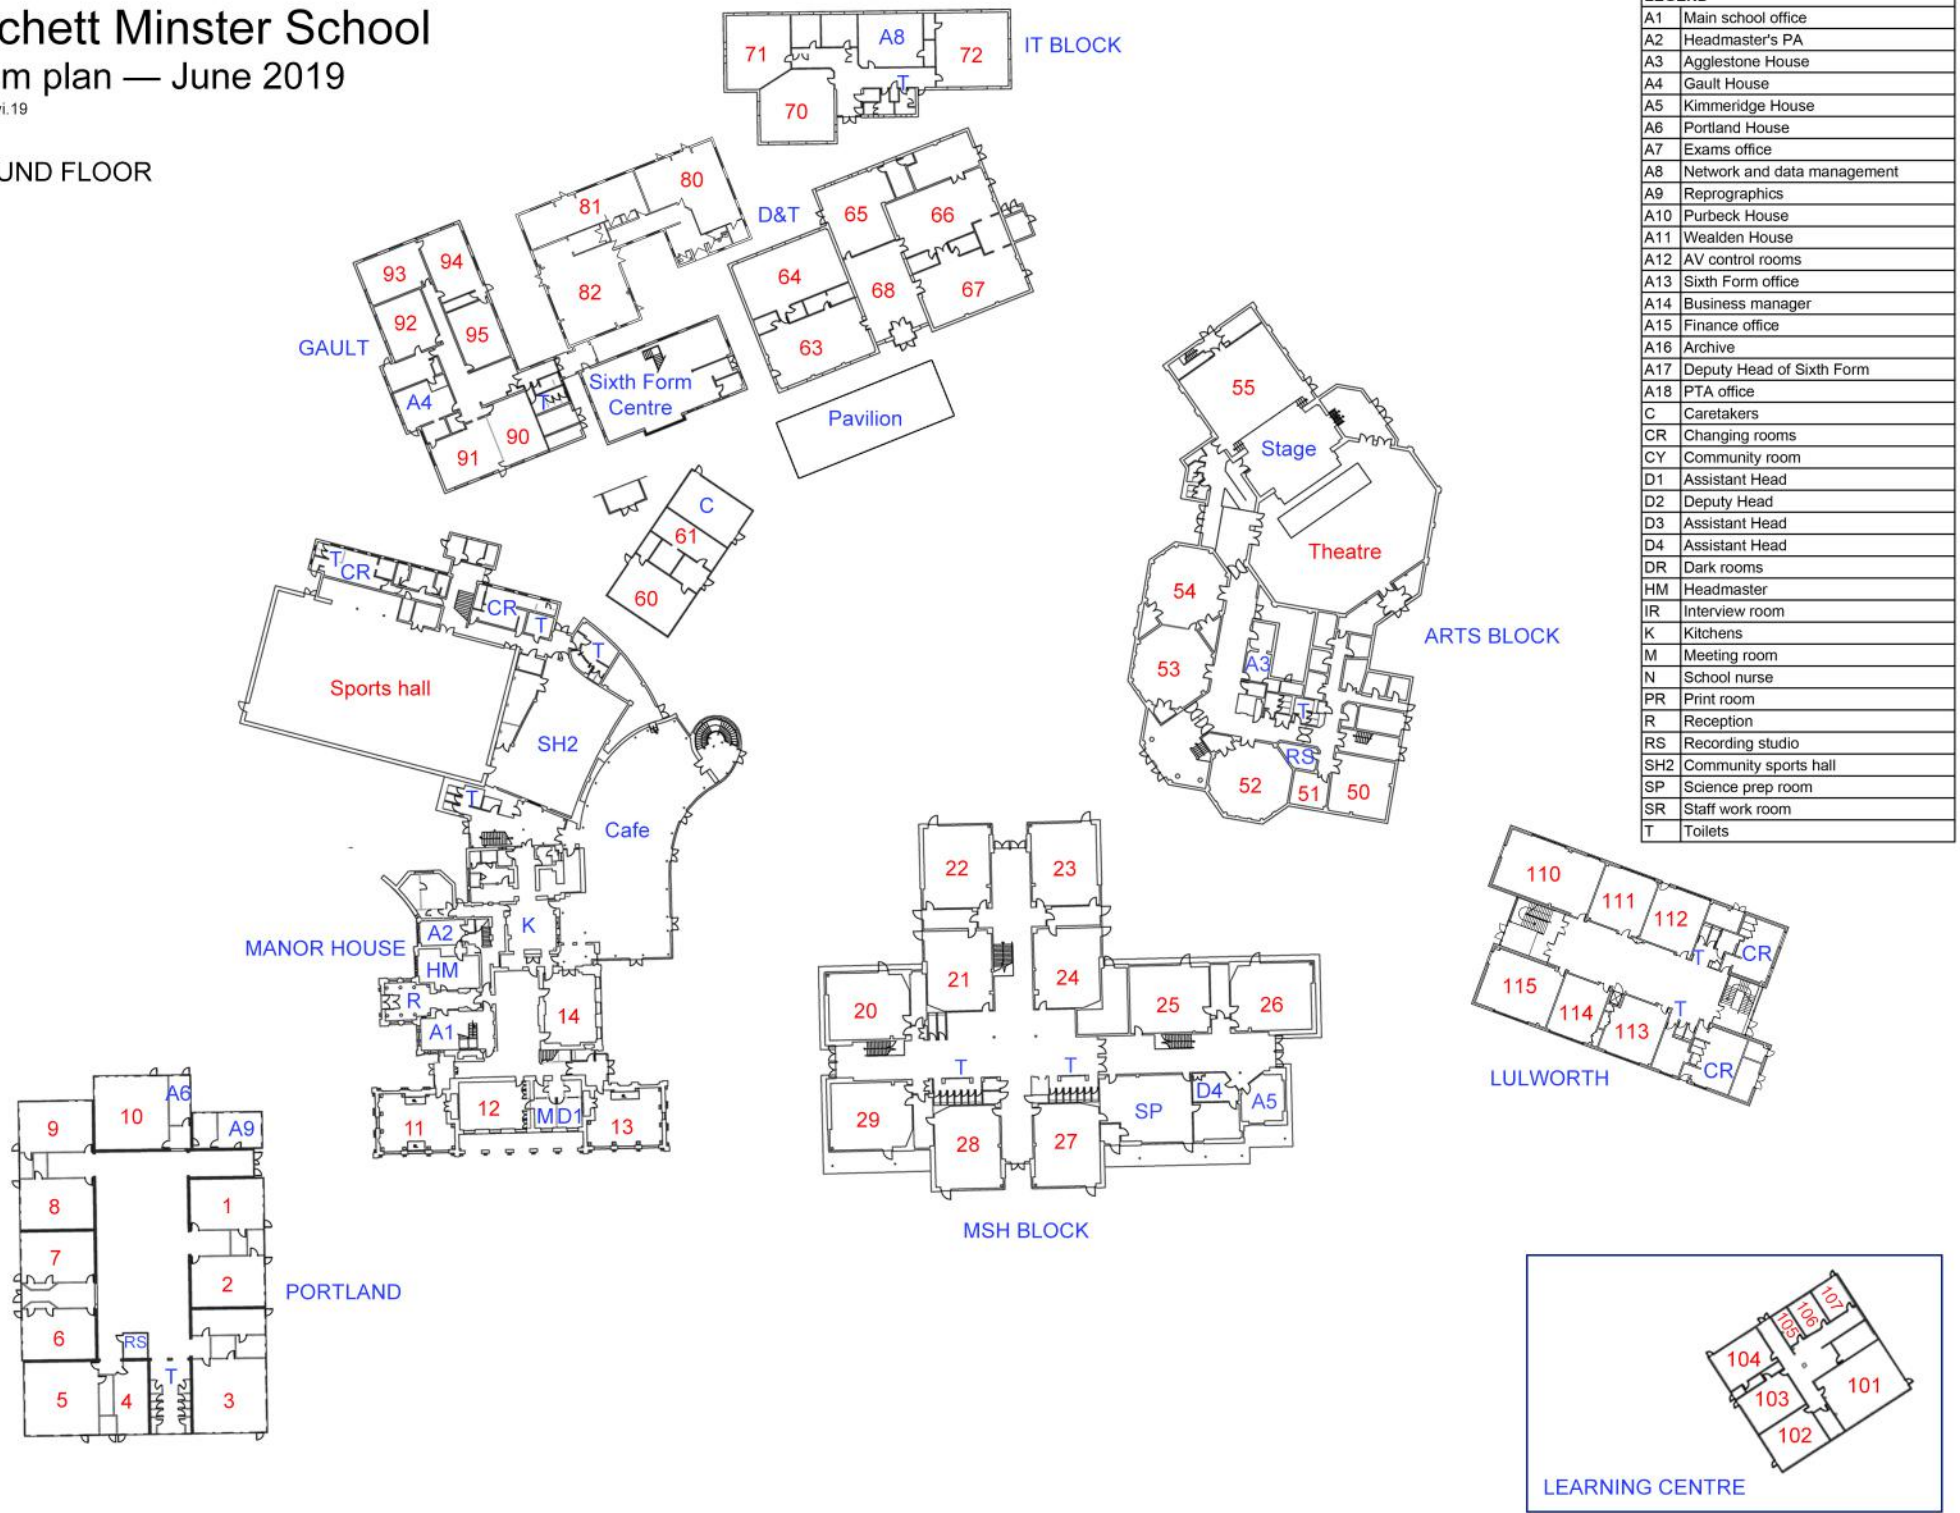

Lytchett Minster School

Room plan — June 2019

SDC 11.vi.19

GROUND FLOOR

FIRST FLOOR

SECOND FLOOR