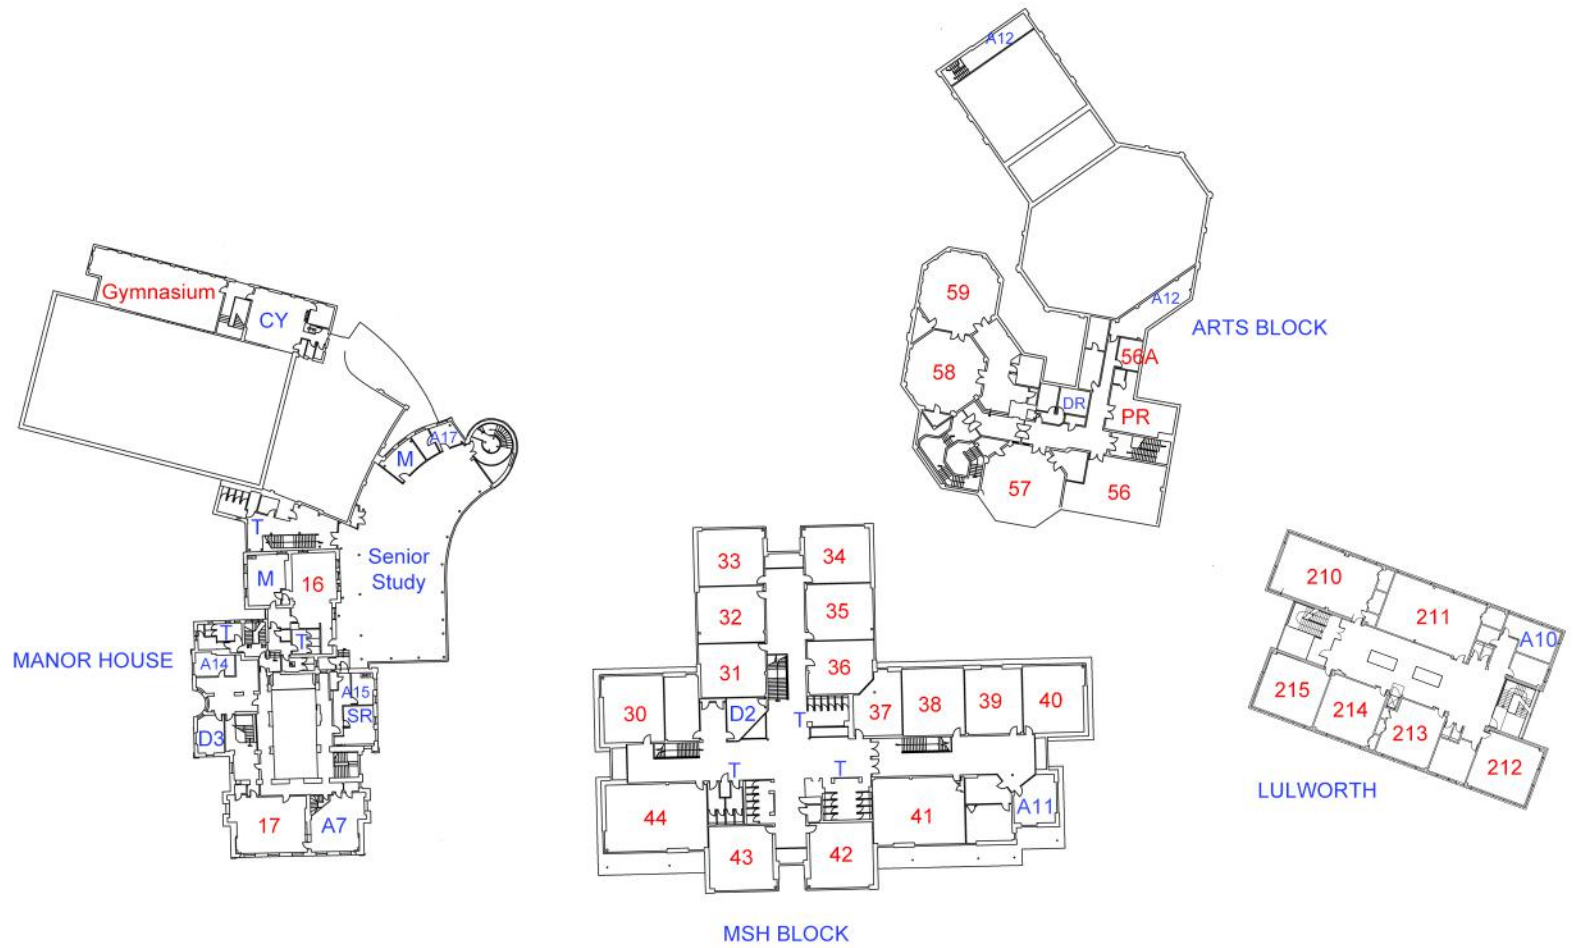

Lytchett Minster School

Room plan — June 2019

SDC 11.vi.19

GROUND FLOOR

FIRST FLOOR

SECOND FLOOR