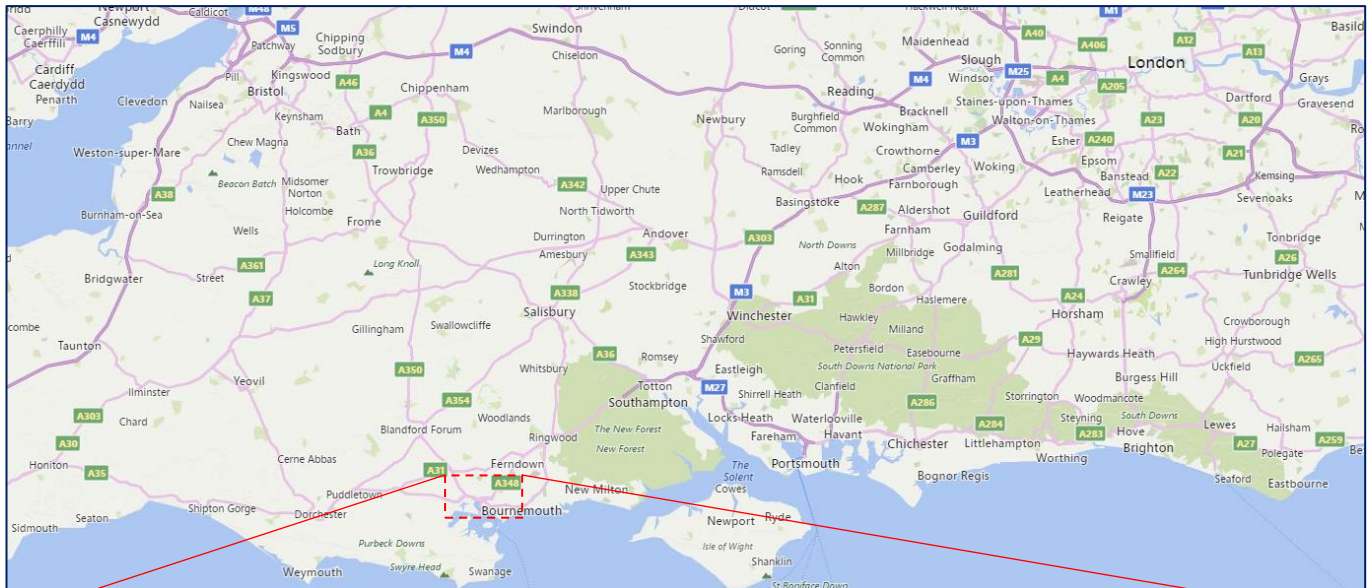

# Lytchett Minster School

Post Green Road, Lytchett Minster, BH16 6JD  
01202 622413 | [www.lytchett.org.uk](http://www.lytchett.org.uk)

## How to find us

We recommend that you approach the school from the A35.

1. At the *Baker's Arms* roundabout, take the exit onto the B3067 (Dorchester Road), passing the *Baker's Arms* public house on your right.
2. Approximately one quarter of a mile along this road, turn left onto New Road, opposite the *St Peter's Finger* public house.
3. Follow the road for about 500 yards past various farm buildings.
4. A 'school' warning sign is posted roughly 50 yards before the school's entrance, which will be on your right.
5. Turn right into the school driveway and follow signage as appropriate. Visitors during the school day should report to reception upon arrival.