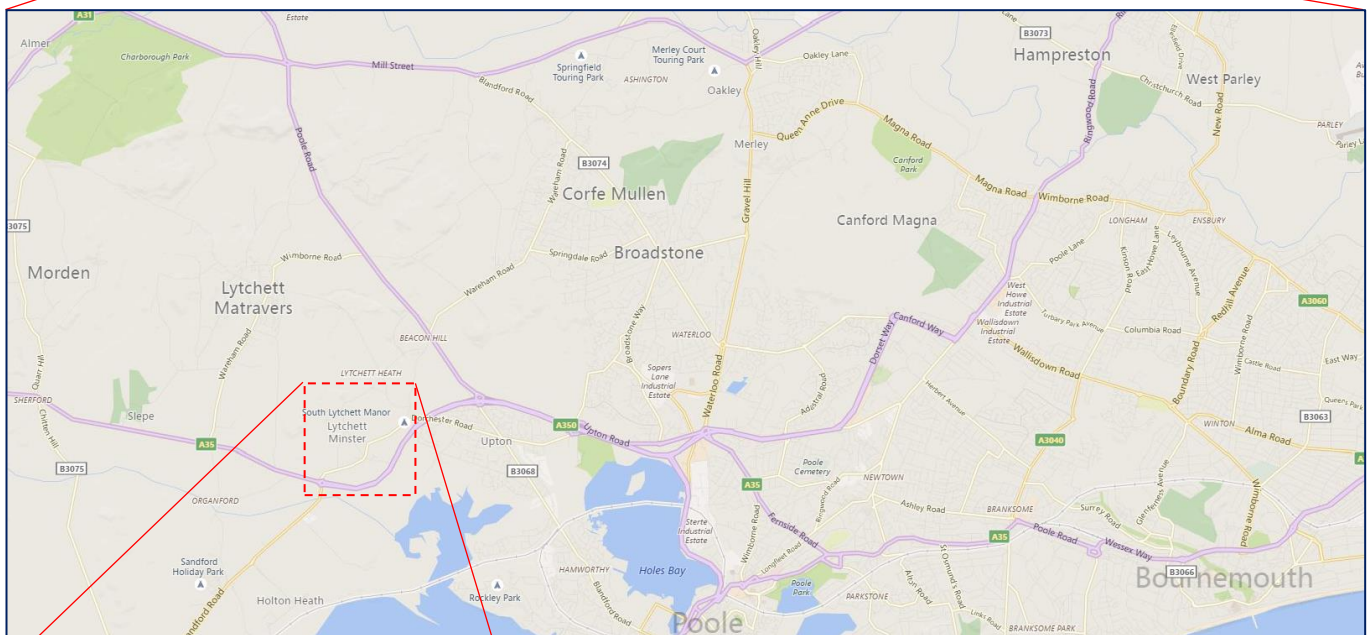

# Lytchett Minster School

Post Green Road, Lytchett Minster, BH16 6JD  
01202 622413 | [www.lytchett.org.uk](http://www.lytchett.org.uk)

## How to find us

We recommend that you approach the school from the A35.

1. At the *Baker's Arms* roundabout, take the exit onto the B3067 (Dorchester Road), passing the *Baker's Arms* public house on your right.
2. Approximately one quarter of a mile along this road, turn left onto New Road, opposite the *St Peter's Finger* public house.
3. Follow the road for about 500 yards past various farm buildings.
4. A 'school' warning sign is posted roughly 50 yards before the school's entrance, which will be on your right.
5. Turn right into the school driveway and follow signage as appropriate. Visitors during the school day should report to reception upon arrival.